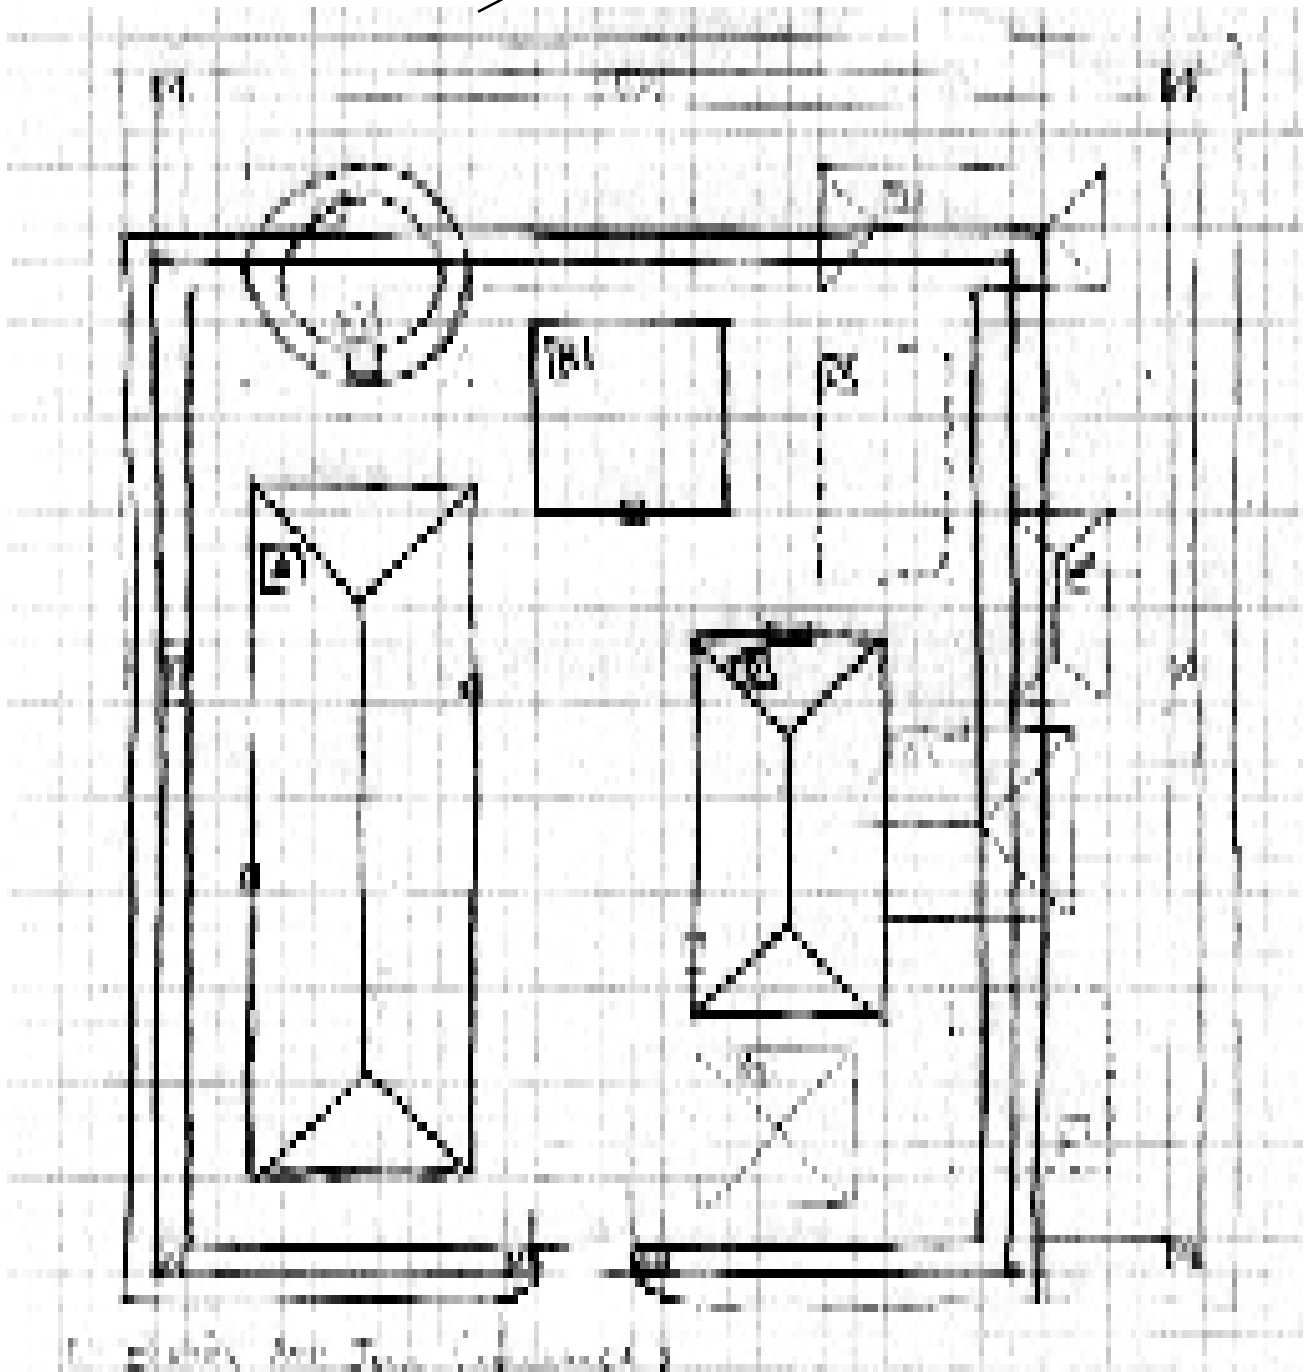

N

- A. Bloody Axe Inn (no recent changes)
- B. Four-floor tower (guardhouse, Ridilian's Quarters)
- C. Training Area (no recent changes)
- D. Stables (previous size bolded)
- E. Stable Extension -- space added for wagons, tannery, kennels: one floor, 60' x 60', attached inside and out
- F. Smithy with forge (new) -- 30' x 60'
- G. Grainary (new) -- 30' tall with with upright access, 50' x 50'
- H. Cattle Pen (fenced structure only)
- I. New Barracks -- two floors, 40' x 90'
- J. Bek's Tower (new) 80' tall at completion; 50' interior diameter, 70' exterior diameter
Walls -- 20' tall curtain, crenelated, behind rampart and ditch (10'); extended from original 60' to North and West; 10' x 10', eight guard towers (10')